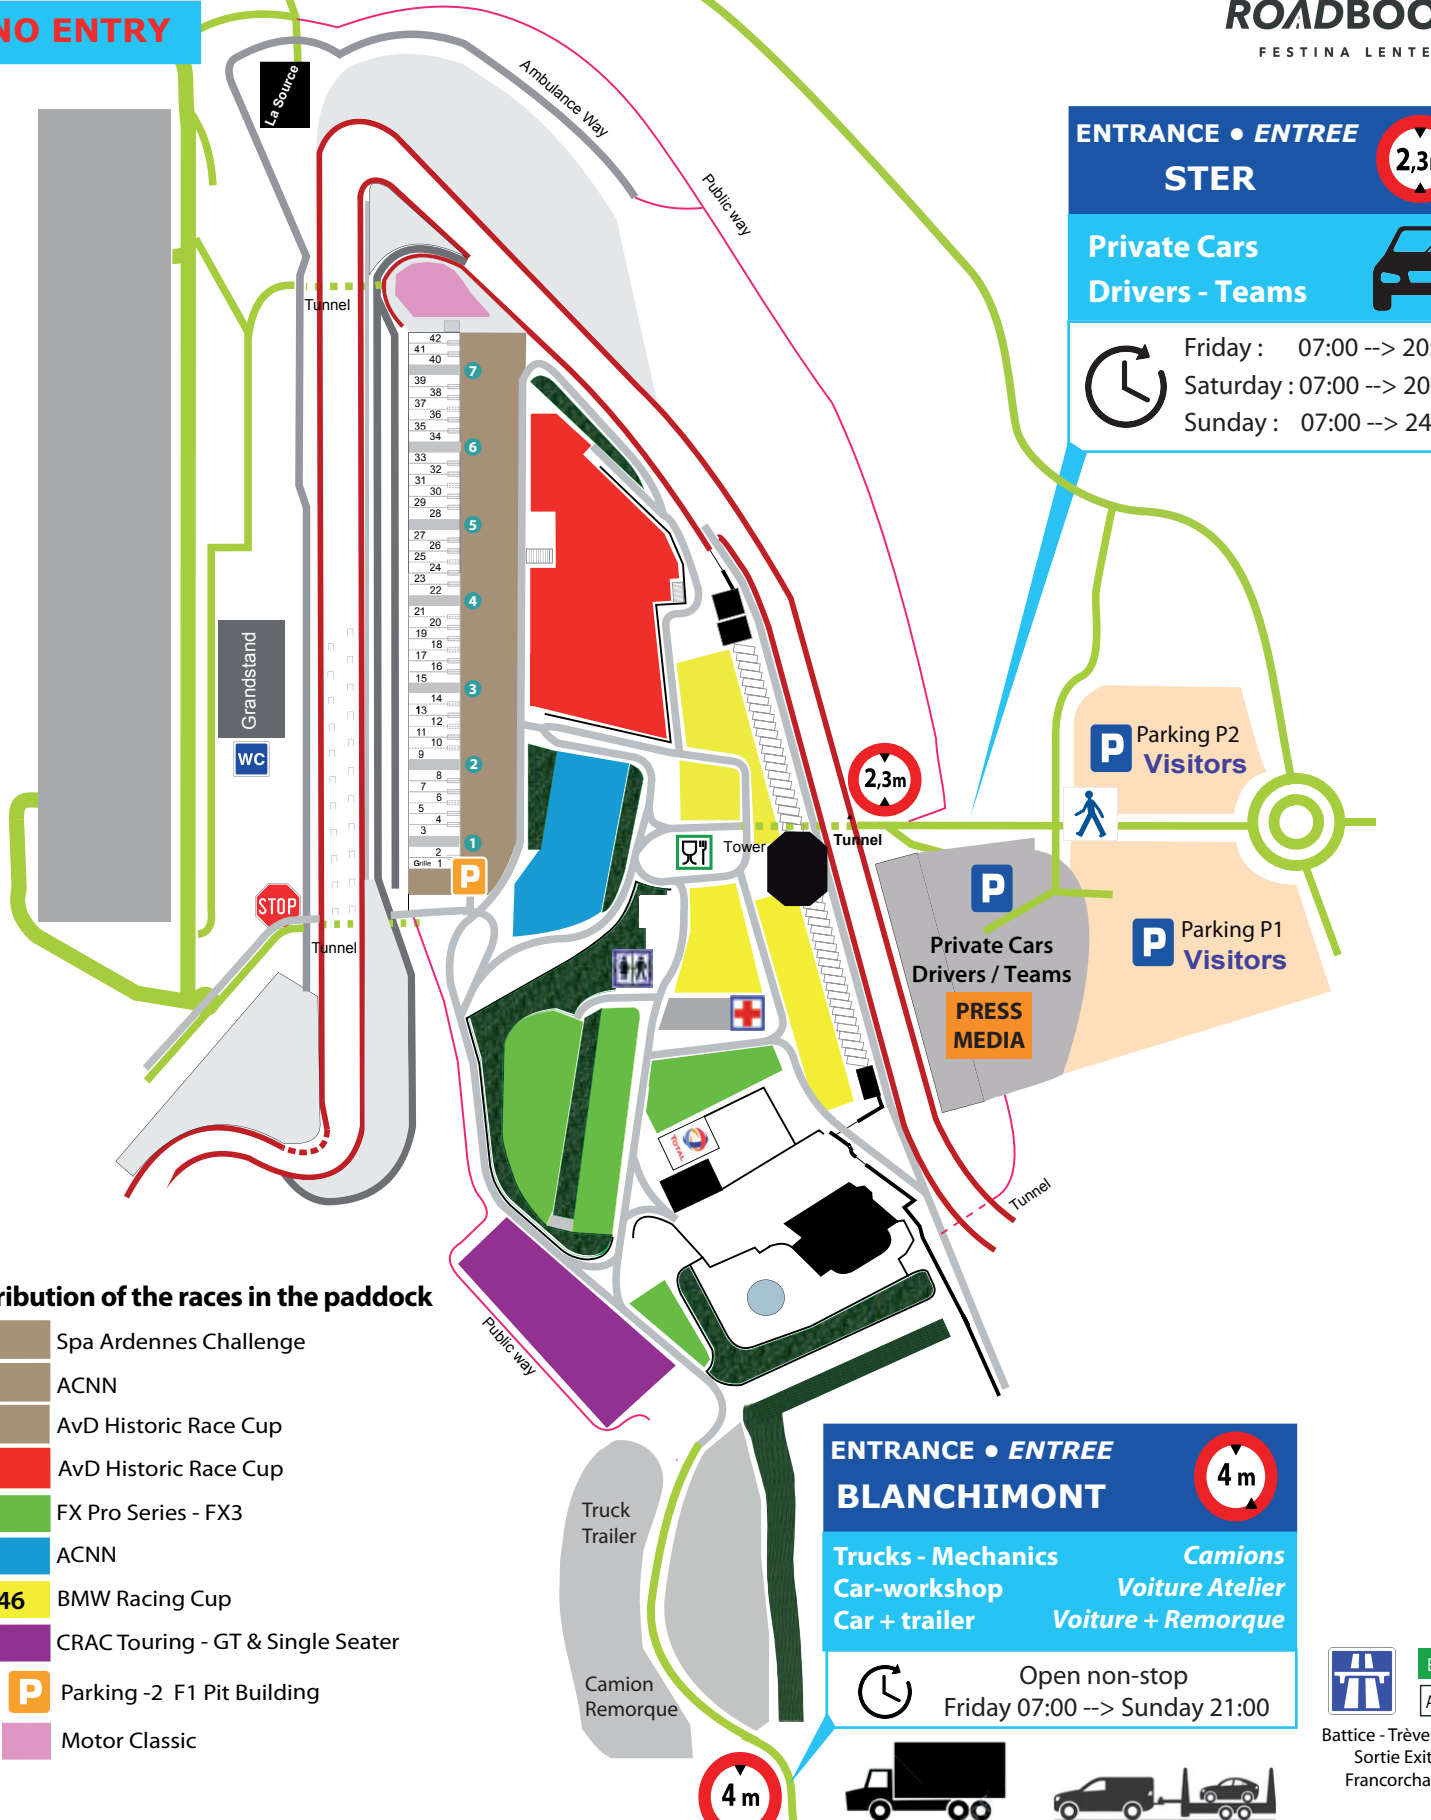

# SUPERSPA

AUGUST 5 TO 7, 2022

MAP OF THE PADDOCK [ V7 • 27/07/2022 ]

www.superspa.be

contact@roadbook.net

## ROADBOOK

FESTINA LENTE

**ENTRANCE  
ENTREE  
LA SOURCE**

**NO ENTRY**

**ENTRANCE • ENTREE  
STER**

**Private Cars  
Drivers - Teams**

Friday : 07:00 --> 20:00  
Saturday : 07:00 --> 20:00  
Sunday : 07:00 --> 24:00

### Distribution of the races in the paddock

-  Spa Ardennes Challenge
-  ACNN
-  AvD Historic Race Cup
-  AvD Historic Race Cup
-  FX Pro Series - FX3
-  ACNN
-  1 - 46 BMW Racing Cup
-  CRAC Touring - GT & Single Seater
-  Parking -2 F1 Pit Building
-  Motor Classic

**ENTRANCE • ENTREE  
BLANCHIMONT**

**Trucks - Mechanics  
Car-workshop  
Car + trailer**

**Camions  
Voiture Atelier  
Voiture + Remorque**

Open non-stop  
Friday 07:00 --> Sunday 21:00

Battice - Trèves (Trier)  
Sortie Exit 11  
Francorchamps