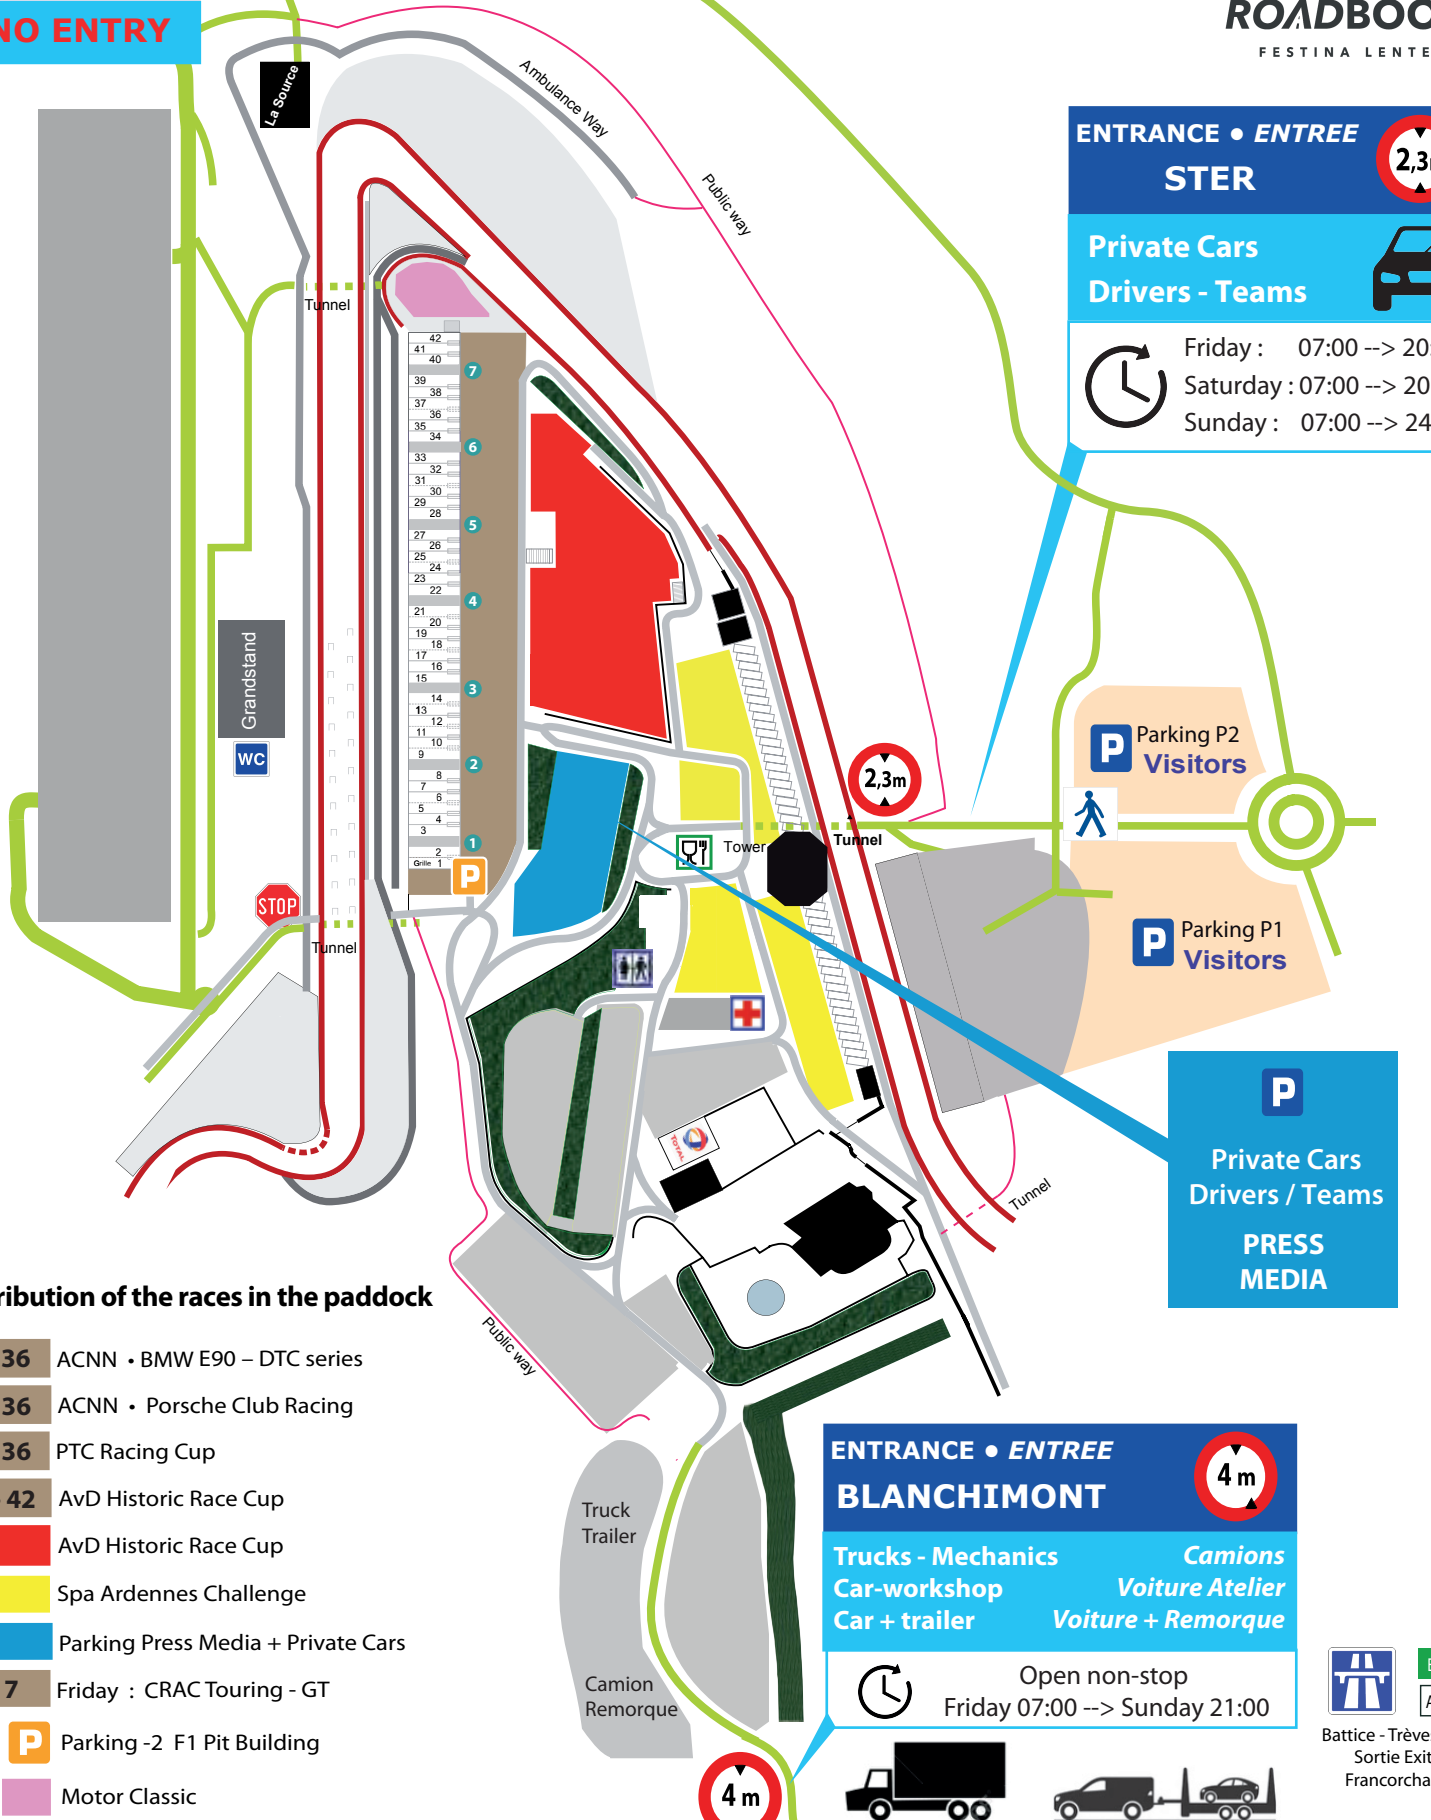

Battice - Trèves (Trier)
Sortie Exit 10
Francorchamps

Francorchamps
Village

SUPER SPA

SUPERSPA OCTOBER 6 TO 8, 2023

MAP OF THE PADDOCK [v1 • 15/09/2023]

www.superspa.be
contact@roadbook.net

ROADBOOK
FESTINA LENTE

**ENTRANCE
ENTREE
LA SOURCE**
NO ENTRY

**ENTRANCE • ENTREE
STER** 

**Private Cars
Drivers - Teams** 

 Friday : 07:00 --> 20:00
Saturday : 07:00 --> 20:00
Sunday : 07:00 --> 24:00

P Parking P2
Visitors

P Parking P1
Visitors

Distribution of the races in the paddock

- 8 - 36 ACNN • BMW E90 – DTC series
- 8 - 36 ACNN • Porsche Club Racing
- 8 - 36 PTC Racing Cup
- 38 - 42 AvD Historic Race Cup
- AvD Historic Race Cup
- Spa Ardennes Challenge
- Parking Press Media + Private Cars
- 3 - 7 Friday : CRAC Touring - GT
- P Parking -2 F1 Pit Building
- Motor Classic

Battice - Trèves (Trier)
Sortie Exit 11
Francorchamps